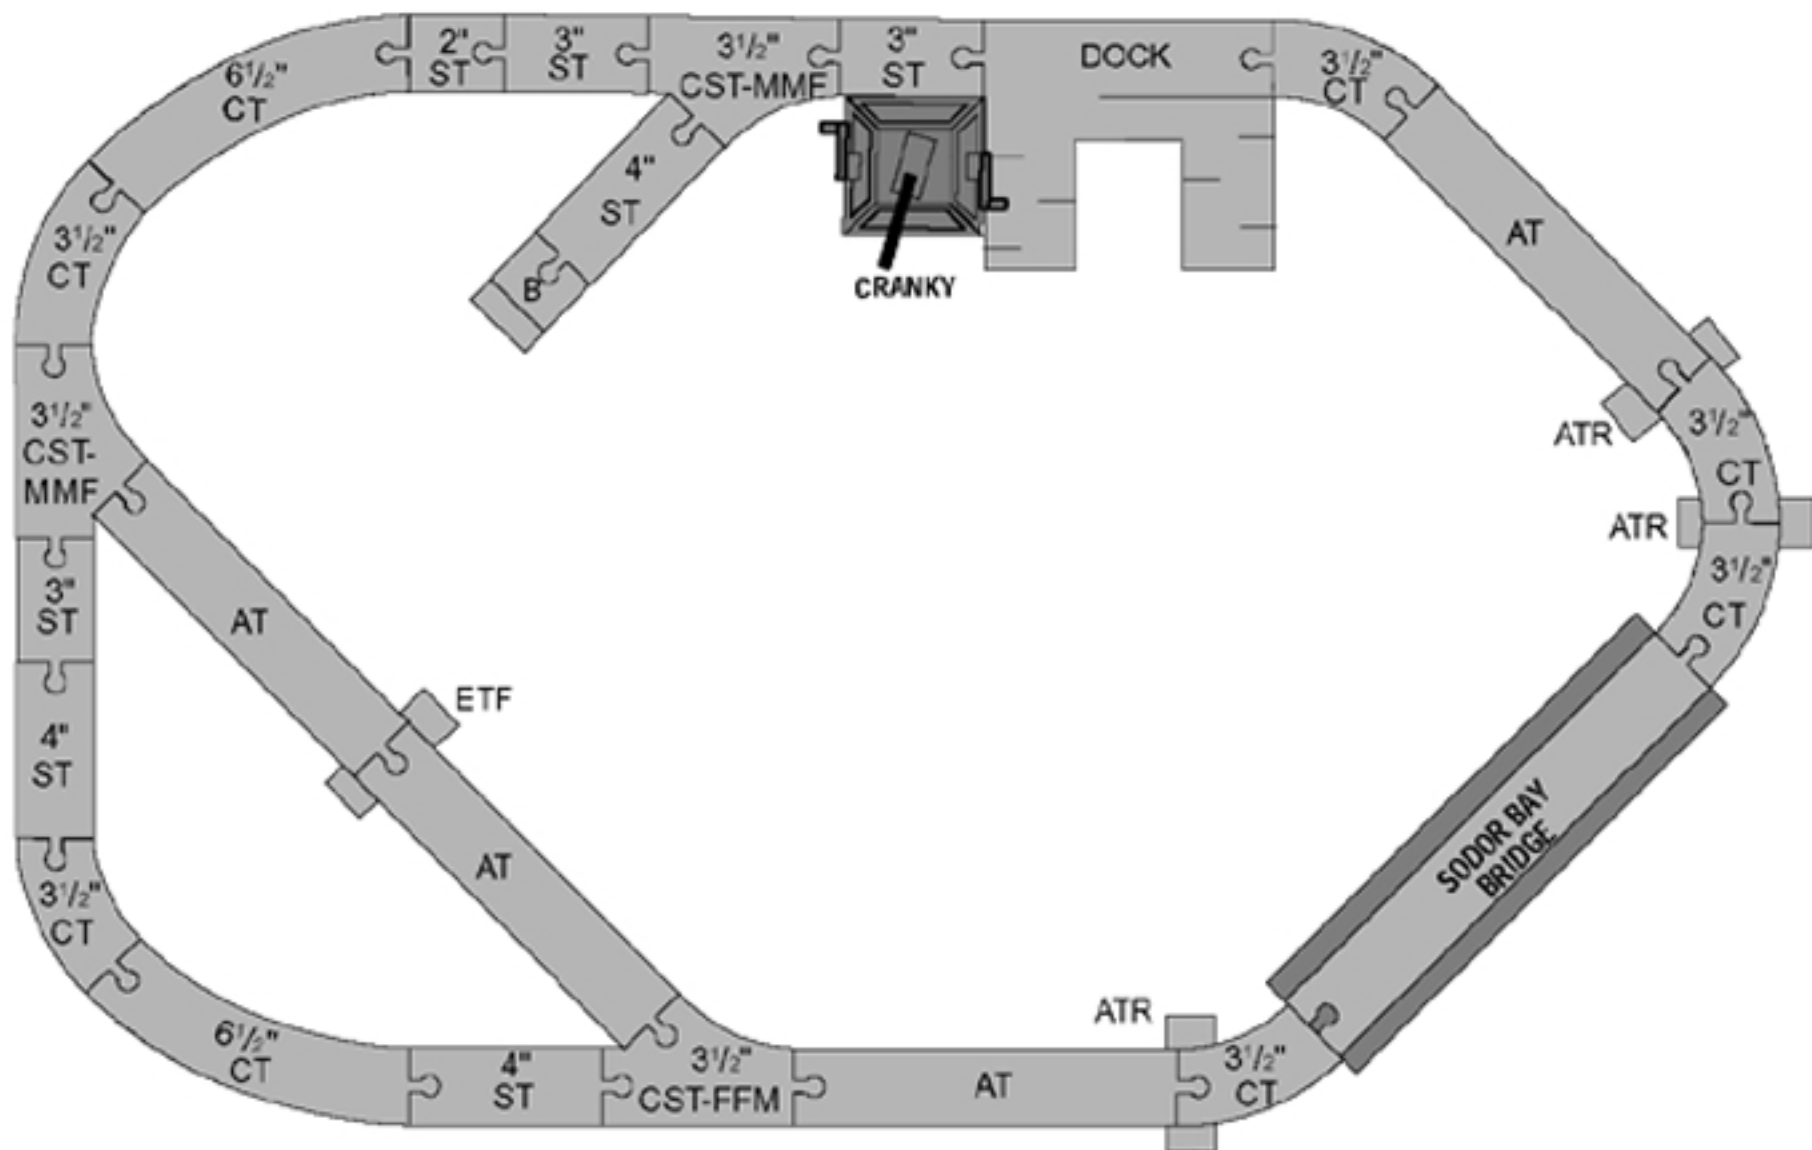

Down By The Docks Set

SKU# 99533

Conductor's Figure 8 Set Advanced Expansion Pack
SKU# 99936

Figure 8 Set Expansion Layout

SKU# 99933

Lift and Load Set

SKU# 99543

Mountain Tunnel Set

SKU# 99541

Thomas ' Roundhouse Playboard

SKU# 99411

Legend:

- ST = Straight Track
- CT = Curved Track
- AT = Ascending Track
- ATR = Ascending Track Risers
- CT = Curved Switch Track
- TA = Track Adapter
- M = Male
- F = Female
- Example: Track Adapter male/male 

Roundhouse Set

SKU# 99544

LEGEND

- CR**- Curved Road
- SR**- Straight Road
- ST**- Straight Track
- CT**- Curved Track
- AT**- Ascending Track
- TA**- Track Adapter
- ATR**- Ascending Track Riser
- ETF**- Elevated Track Foundation
- B**- Bumper
- CST**- Curved Switch Track
- M**- Male
- F**- Female

Example: Track Adapter malefemale 