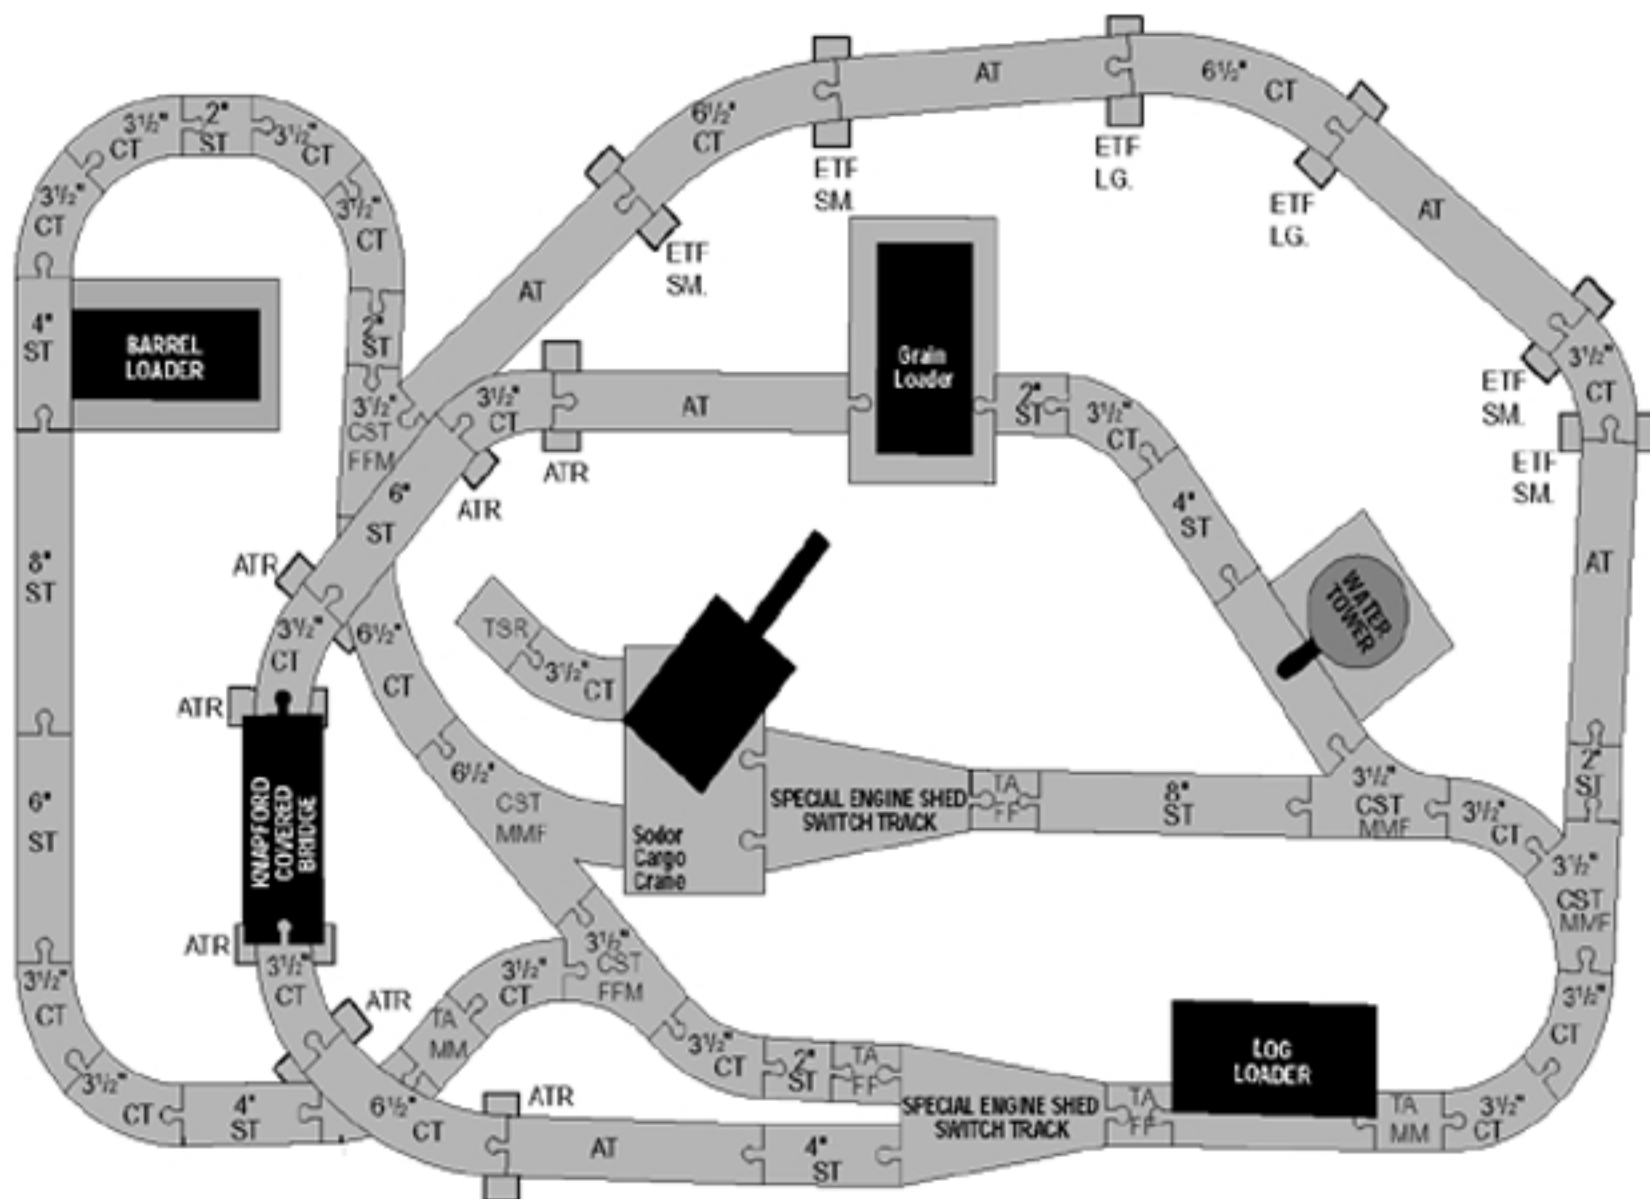

Down By The Docks Set

SKU# 99533

Conductor's Figure 8 Set Advanced Expansion Pack
SKU# 99936

Figure 8 Set Expansion Layout

SKU# 99933

Lift and Load Set

SKU# 99543

Mountain Tunnel Set

SKU# 99541

Thomas ' Roundhouse Playboard

SKU# 99411

Legend:

- ST = Straight Track
- CT = Curved Track
- AT = Ascending Track
- ATR = Ascending Track Risers
- CT = Curved Switch Track
- TA = Track Adapter
- M = Male
- F = Female
- Example: Track Adapter male/male 

Roundhouse Set

SKU# 99544

LEGEND

- CR**- Curved Road
- SR**- Straight Road
- ST**- Straight Track
- CT**- Curved Track
- AT**- Ascending Track
- TA**- Track Adapter
- ATR**- Ascending Track Riser
- ETF**- Elevated Track Foundation
- B**- Bumper
- CST**- Curved Switch Track
- M**- Male
- F**- Female

Example: Track Adapter malefemale 