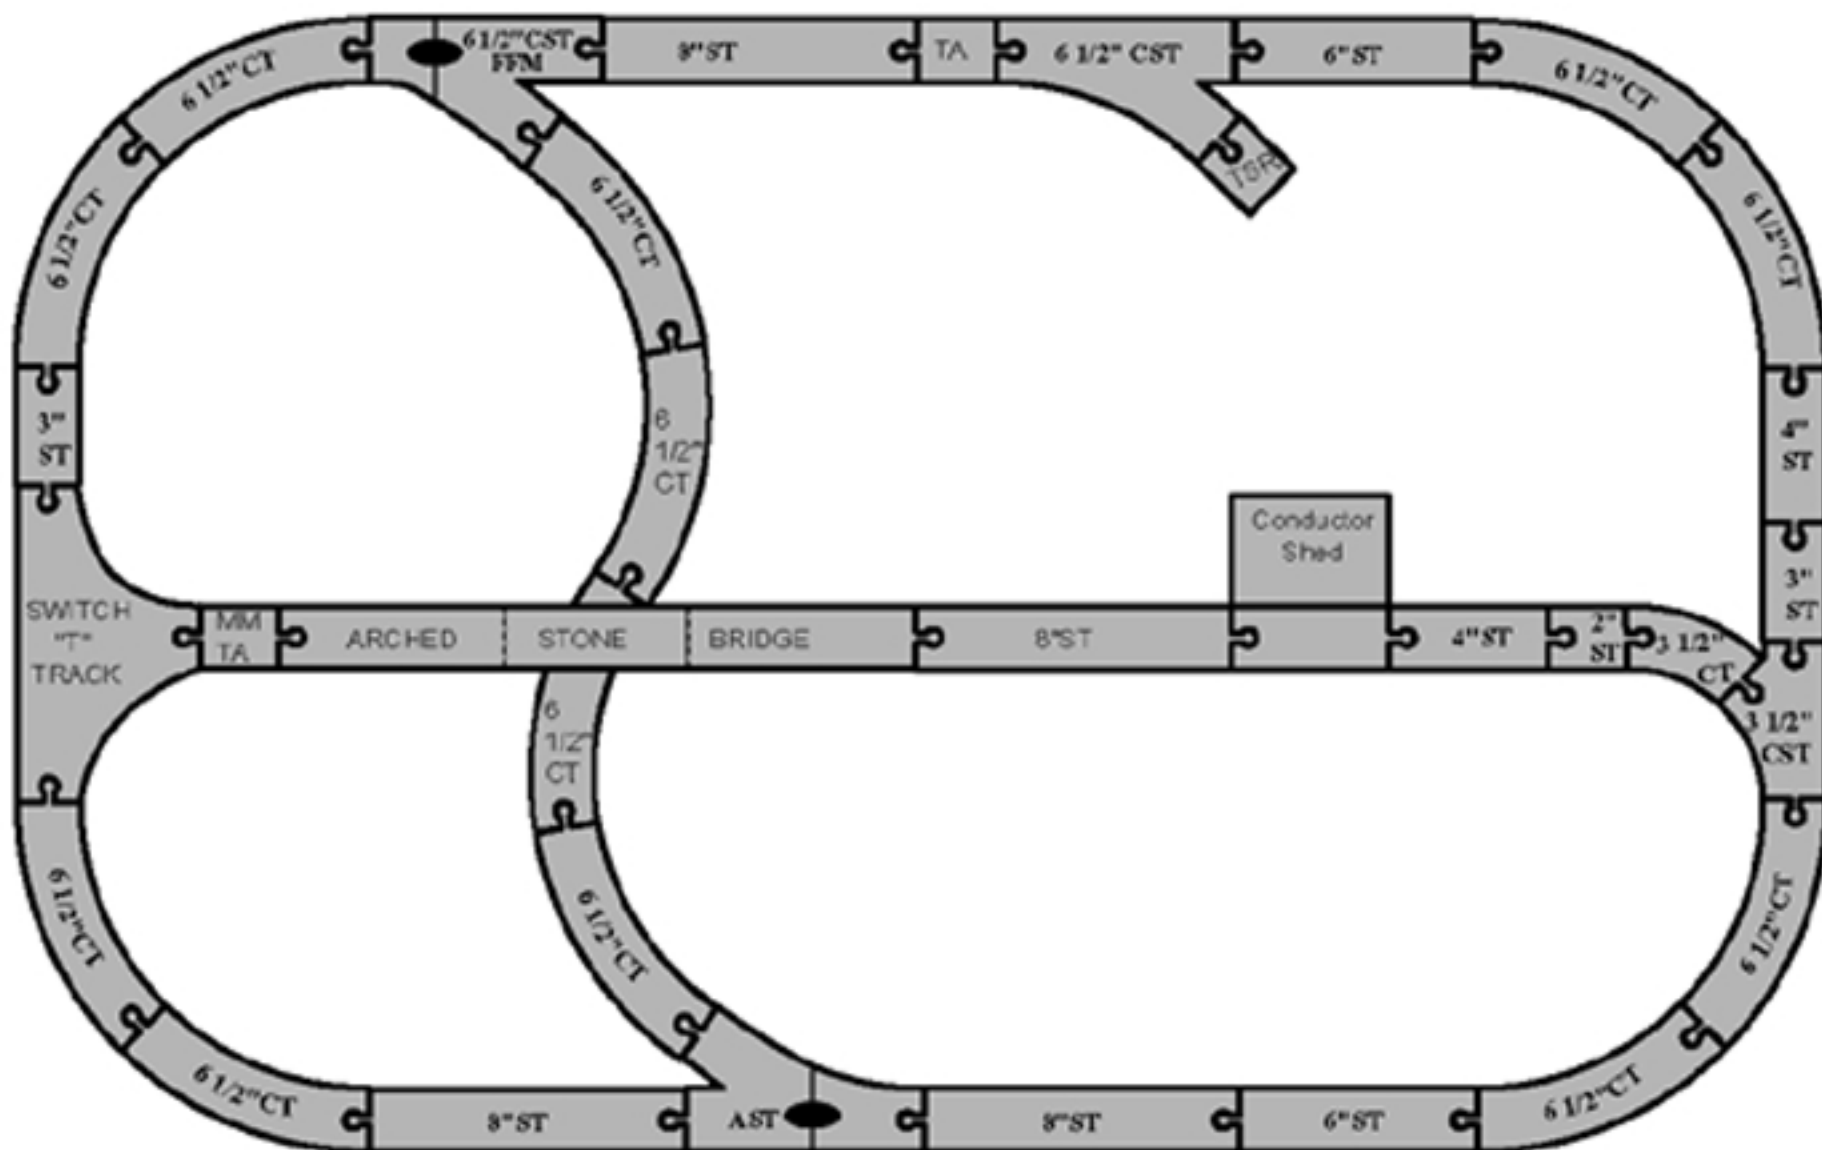

Down By The Docks Set

SKU# 99533

Conductor's Figure 8 Set Advanced Expansion Pack
SKU# 99936

Figure 8 Set Expansion Layout

SKU# 99933

Lift and Load Set

SKU# 99543

Mountain Tunnel Set

SKU# 99541

Thomas ' Roundhouse Playboard

SKU# 99411

Legend:

- ST = Straight Track
- CT = Curved Track
- AT = Ascending Track
- ATR = Ascending Track Risers
- CT = Curved Switch Track
- TA = Track Adapter
- M = Male
- F = Female
- Example: Track Adapter male/male 

Roundhouse Set

SKU# 99544

LEGEND

- CR**- Curved Road
- SR**- Straight Road
- ST**- Straight Track
- CT**- Curved Track
- AT**- Ascending Track
- TA**- Track Adapter
- ATR**- Ascending Track Riser
- ETF**- Elevated Track Foundation
- B**- Bumper
- CST**- Curved Switch Track
- M**- Male
- F**- Female

Example: Track Adapter malefemale 