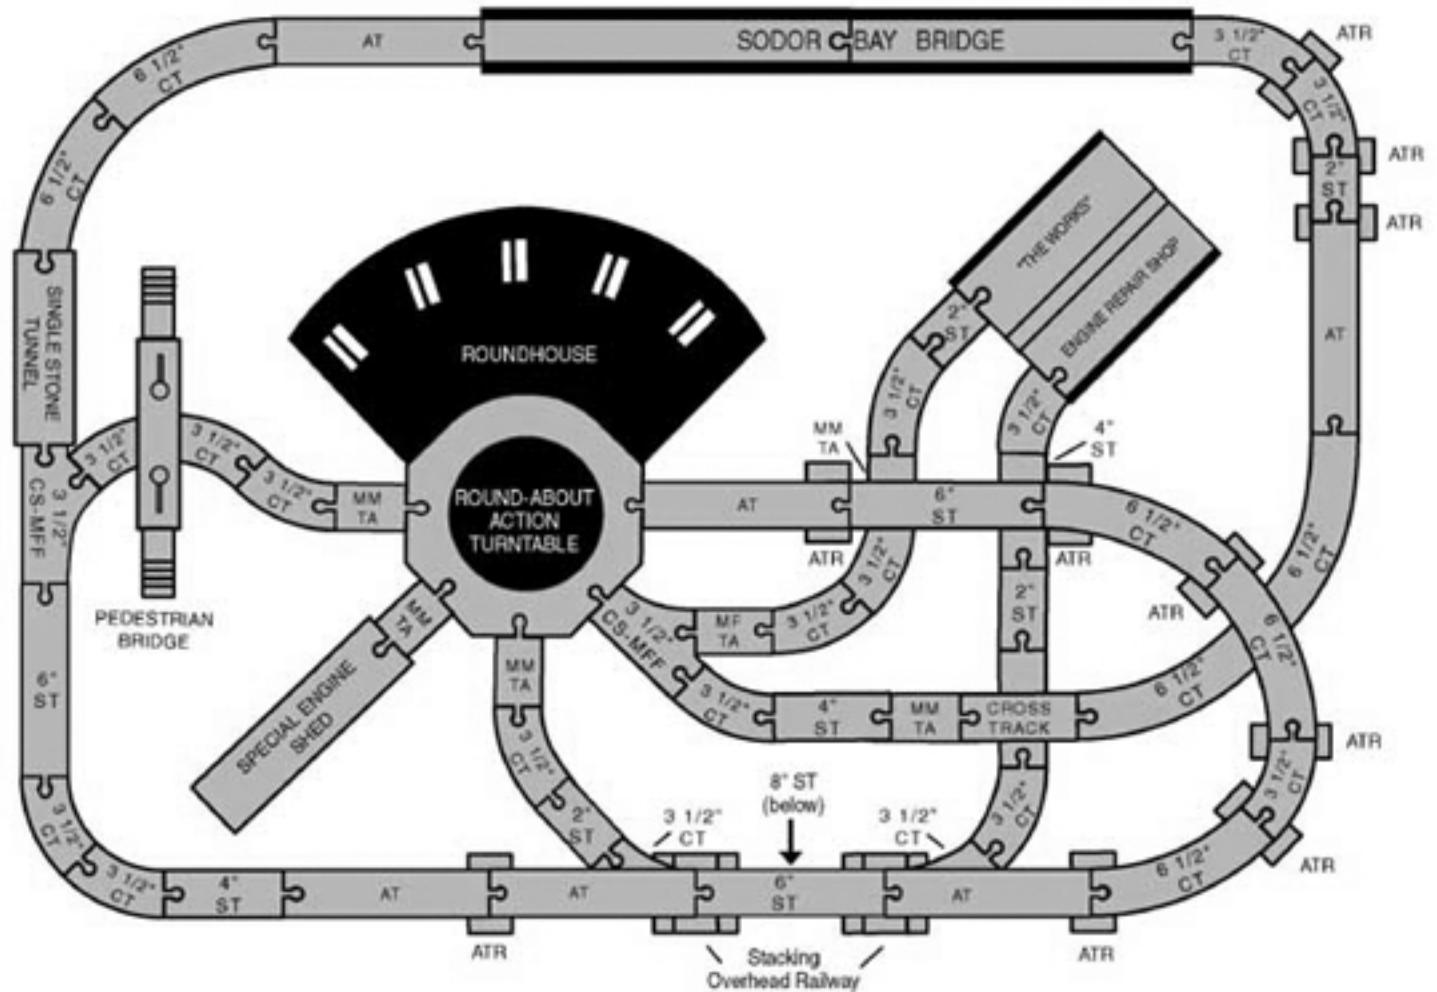

Down By The Docks Set

SKU# 99533

Conductor's Figure 8 Set Advanced Expansion Pack
SKU# 99936

Figure 8 Set Expansion Layout

SKU# 99933

Lift and Load Set

SKU# 99543

Mountain Tunnel Set

SKU# 99541

Thomas ' Roundhouse Playboard

SKU# 99411

Legend:

- ST = Straight Track
- CT = Curved Track
- AT = Ascending Track
- ATR = Ascending Track Risers
- CT = Curved Switch Track
- TA = Track Adapter
- M = Male
- F = Female
- Example: Track Adapter male/male 

Roundhouse Set

SKU# 99544

LEGEND

- CR**- Curved Road
- SR**- Straight Road
- ST**- Straight Track
- CT**- Curved Track
- AT**- Ascending Track
- TA**- Track Adapter
- ATR**- Ascending Track Riser
- ETF**- Elevated Track Foundation
- B**- Bumper
- CST**- Curved Switch Track
- M**- Male
- F**- Female

Example: Track Adapter malefemale 