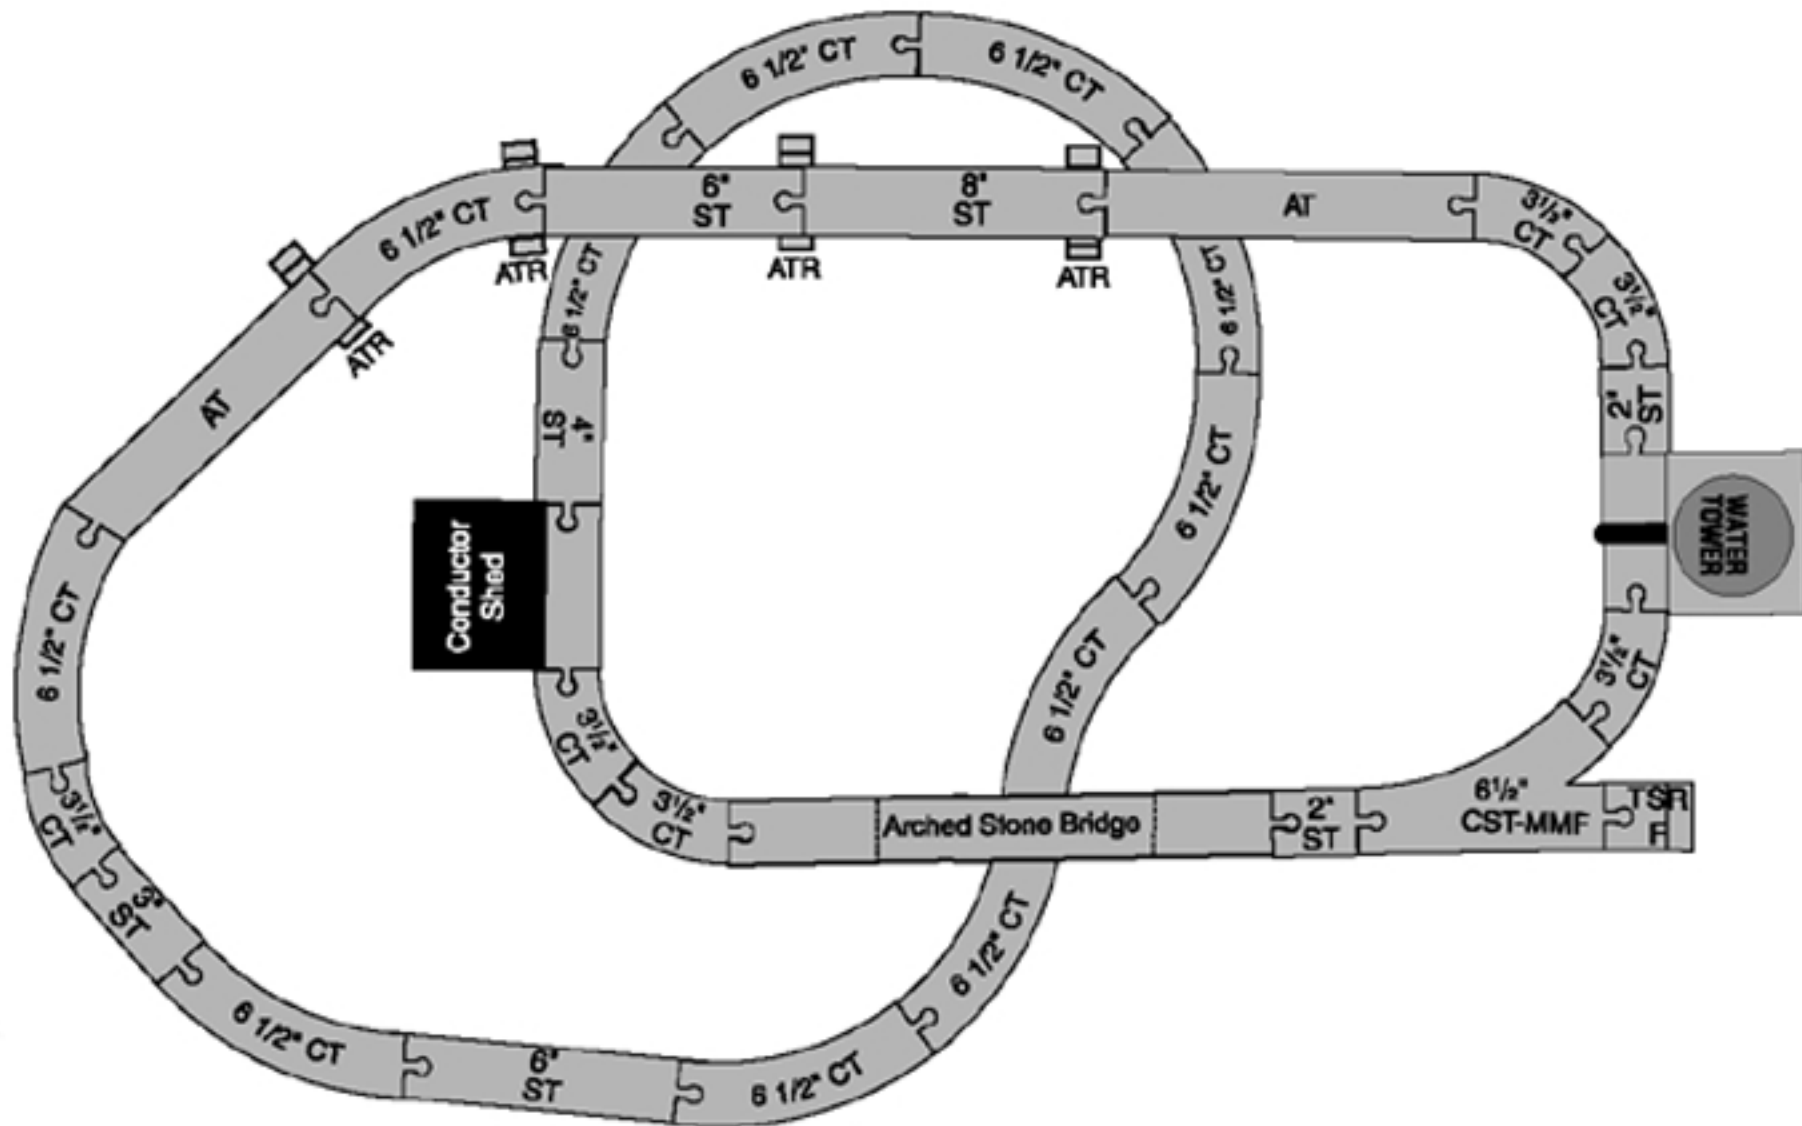

Down By The Docks Set

SKU# 99533

Conductor's Figure 8 Set Advanced Expansion Pack
SKU# 99936

Figure 8 Set Expansion Layout

SKU# 99933

Lift and Load Set

SKU# 99543

Mountain Tunnel Set

SKU# 99541

Thomas ' Roundhouse Playboard

SKU# 99411

Legend:

- ST = Straight Track
- CT = Curved Track
- AT = Ascending Track
- ATR = Ascending Track Risers
- CT = Curved Switch Track
- TA = Track Adapter
- M = Male
- F = Female
- Example: Track Adapter male/male 

Roundhouse Set

SKU# 99544

LEGEND

- CR**- Curved Road
- SR**- Straight Road
- ST**- Straight Track
- CT**- Curved Track
- AT**- Ascending Track
- TA**- Track Adapter
- ATR**- Ascending Track Riser
- ETF**- Elevated Track Foundation
- B**- Bumper
- CST**- Curved Switch Track
- M**- Male
- F**- Female

Example: Track Adapter malefemale 