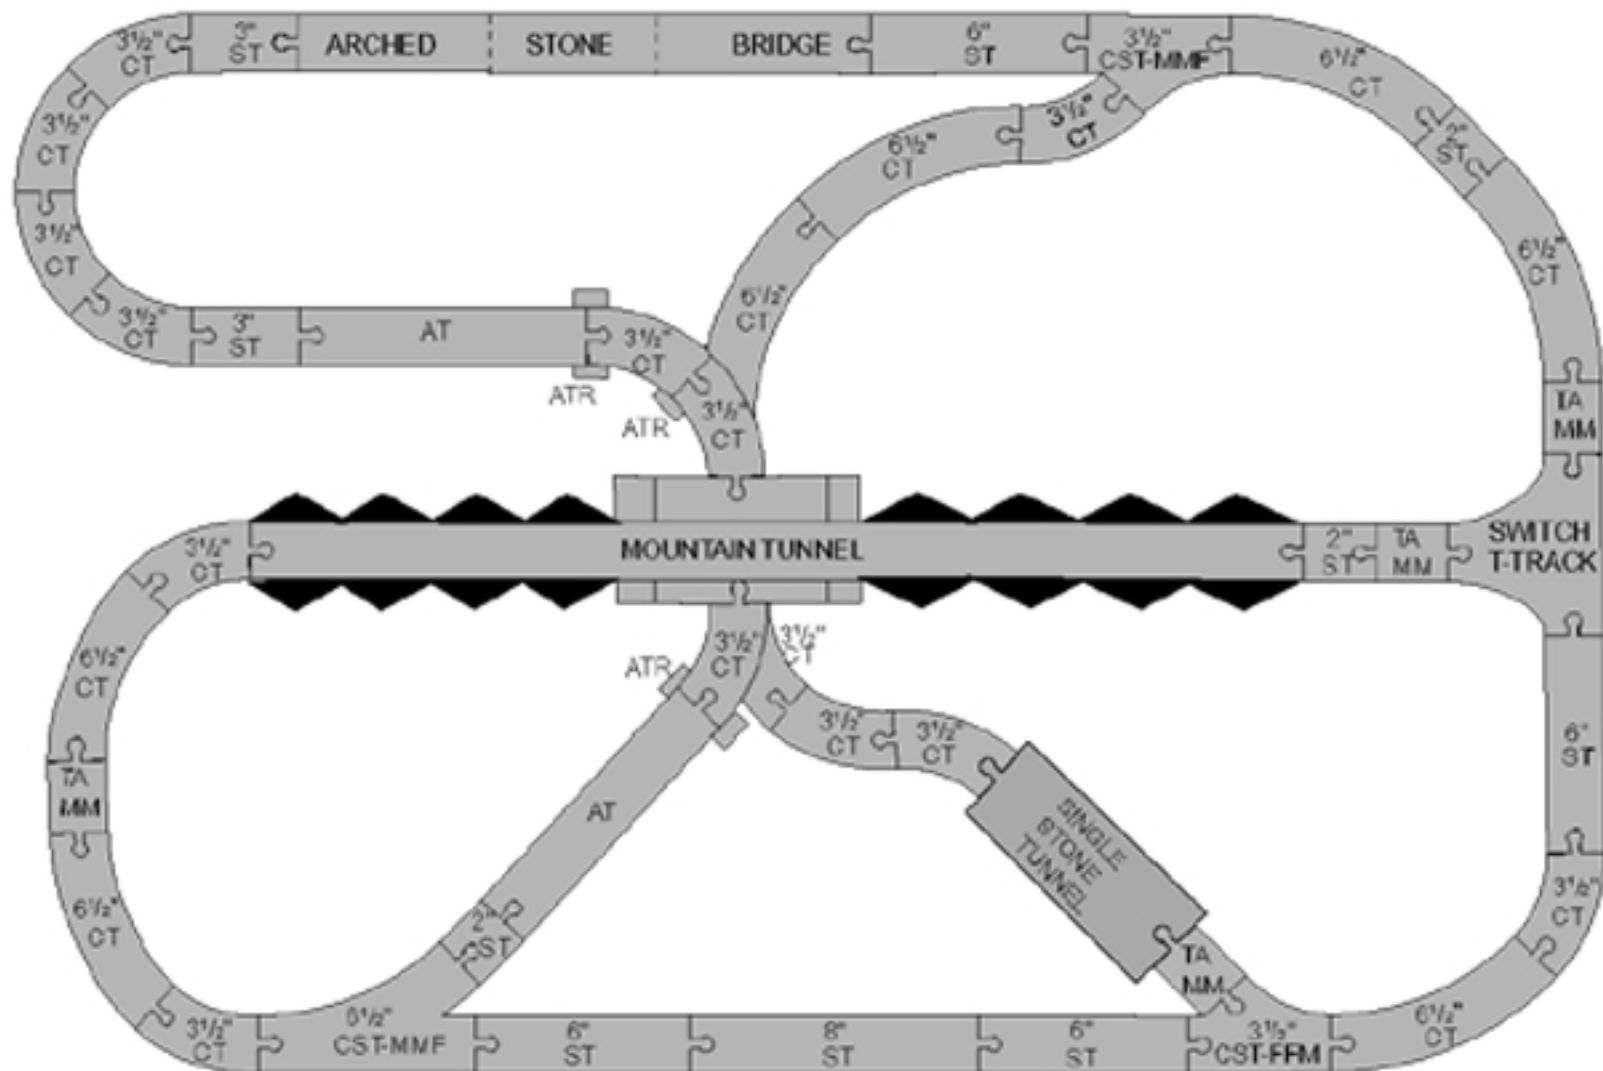

Down By The Docks Set

SKU# 99533

Conductor's Figure 8 Set Advanced Expansion Pack
SKU# 99936

Figure 8 Set Expansion Layout

SKU# 99933

Lift and Load Set

SKU# 99543

Mountain Tunnel Set

SKU# 99541

Thomas ' Roundhouse Playboard

SKU# 99411

Legend:

- ST = Straight Track
- CT = Curved Track
- AT = Ascending Track
- ATR = Ascending Track Risers
- CT = Curved Switch Track
- TA = Track Adapter
- M = Male
- F = Female
- Example: Track Adapter male/male 

Roundhouse Set

SKU# 99544

LEGEND

- CR**- Curved Road
- SR**- Straight Road
- ST**- Straight Track
- CT**- Curved Track
- AT**- Ascending Track
- TA**- Track Adapter
- ATR**- Ascending Track Riser
- ETF**- Elevated Track Foundation
- B**- Bumper
- CST**- Curved Switch Track
- M**- Male
- F**- Female

Example: Track Adapter malefemale 